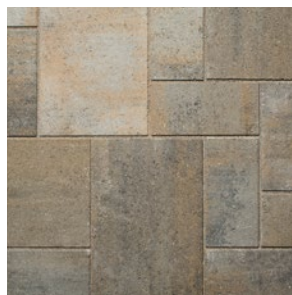

*80mm available in Dimensions 12.

🔥 AVAILABLE COLOURS

SCANDINA GREY

SEPIA

SHADED GREY

TOFINO GREY

VICTORIAN**

DURAFUSION™
Unmatched Durability